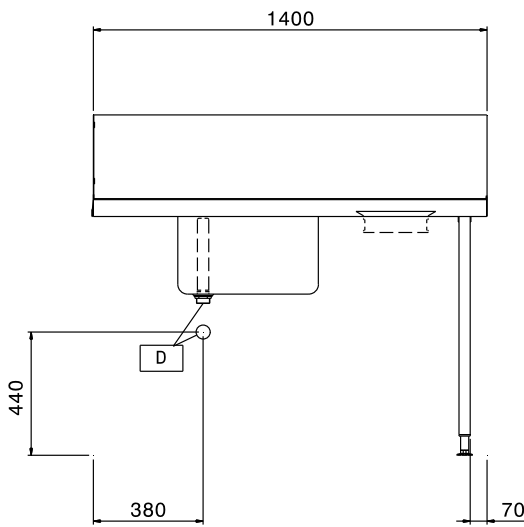

### Short Form Specification

Item No. \_\_\_\_\_

For hood type dishwashers. Constructed in 304 AISI stainless steel with backsplash mm250h. N. 2 square 40x40mm tubular legs on height-adjustable feet. Bowl size mm500x400x250h with overflow pipe and drain hole. Waste scraping hole with rubber ring. Basket direction: from right to left.

### Construction

- Stainless steel feet 50 mm adjustable in height to ensure that tables drain back into the dishwasher.
- Equipped with scrape hole.
- Included splashback to prevent water spatter.
- Deep anti-drip profiles completely folded with lower edge for safe and easy cleaning.
- All surfaces smooth with polished finish.
- 40x40 mm square tubular legs in AISI 304 stainless steel.
- 700x500x300mm bowl available upon request.
- Constructed entirely in 304 AISI stainless steel.
- To be secured to the dishwasher and fitted with one pair of legs at the other end.

### Optional Accessories

- Undershef for Dishwasher table, 1400mm PNC 865353
- Floor fastening kit for 2 square legs PNC 865386
- Single plastic drain syphon 2 " for Sinks PNC 895313

APPROVAL: \_\_\_\_\_

Experience the Excellence  
[www.electroluxprofessional.com](http://www.electroluxprofessional.com)

Front

Side

Top

**Key Information:**

External dimensions, Width:	1400 mm
865310 (BHHPTBH14R)	1400 mm
External dimensions, Depth:	745 mm
External dimensions, Height:	1170 mm
Net weight:	12 kg
Splashback Dimensions, Height:	300 mm
Basin dimensions:	500x400x300h