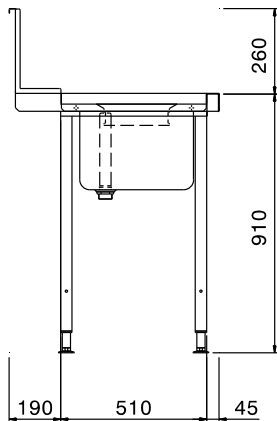

### Short Form Specification

Item No. \_\_\_\_\_

For hood type dishwashers. Constructed in 304 AISI stainless steel with backsplash mm250h. N. 2 square 40x40mm tubular legs on height-adjustable feet. Bowl size mm500x400x250h with overflow pipe and drain hole. Waste scraping hole with rubber ring. Basket direction: from right to left.

### Construction

- Stainless steel feet 50 mm adjustable in height to ensure that tables drain back into the dishwasher.
- Equipped with scrape hole.
- Included splashback to prevent water spatter.
- Deep anti-drip profiles completely folded with lower edge for safe and easy cleaning.
- All surfaces smooth with polished finish.
- 40x40 mm square tubular legs in AISI 304 stainless steel.
- 700x500x300mm bowl available upon request.
- Constructed entirely in 304 AISI stainless steel.
- To be secured to the dishwasher and fitted with one pair of legs at the other end.

### Optional Accessories

- Undershef for Dishwasher table, 1400mm PNC 865353
- Floor fastening kit for 2 square legs PNC 865386
- Single plastic drain syphon 2 " for Sinks PNC 895313

APPROVAL: \_\_\_\_\_

Experience the Excellence  
[www.electroluxprofessional.com](http://www.electroluxprofessional.com)

Front

Side

Top

**Key Information:**

External dimensions, Width:	1400 mm
865310 (BHHPTBH14R)	1400 mm
External dimensions, Depth:	745 mm
External dimensions, Height:	1170 mm
Net weight:	12 kg
Splashback Dimensions, Height:	300 mm
Basin dimensions:	500x400x300h