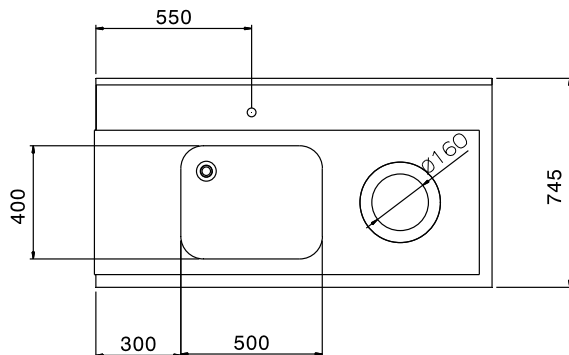

### Short Form Specification

Item No. \_\_\_\_\_

For hood type dishwashers. Constructed in 304 AISI stainless steel with backsplash mm250h. N. 2 square 40x40mm tubular legs on height-adjustable feet. Bowl size mm500x400x250h with overflow pipe and drain hole. Waste scraping hole with rubber ring. Basket direction: from right to left.

### Construction

- Stainless steel feet 50 mm adjustable in height to ensure that tables drain back into the dishwasher.
- Equipped with scrape hole.
- Included splashback to prevent water spatter.
- Deep anti-drip profiles completely folded with lower edge for safe and easy cleaning.
- All surfaces smooth with polished finish.
- 40x40 mm square tubular legs in AISI 304 stainless steel.
- 700x500x300mm bowl available upon request.
- Constructed entirely in 304 AISI stainless steel.
- To be secured to the dishwasher and fitted with one pair of legs at the other end.

### Optional Accessories

- Undershef for Dishwasher table, 1400mm PNC 865353
- Floor fastening kit for 2 square legs PNC 865386
- Single plastic drain syphon 2 " for Sinks PNC 895313

APPROVAL: \_\_\_\_\_

Experience the Excellence  
[www.electroluxprofessional.com](http://www.electroluxprofessional.com)

Front

Side

Top

**Key Information:**

External dimensions, Width:	1400 mm
865310 (BHHPTBH14R)	1400 mm
External dimensions, Depth:	745 mm
External dimensions, Height:	1170 mm
Net weight:	12 kg
Splashback Dimensions, Height:	300 mm
Basin dimensions:	500x400x300h